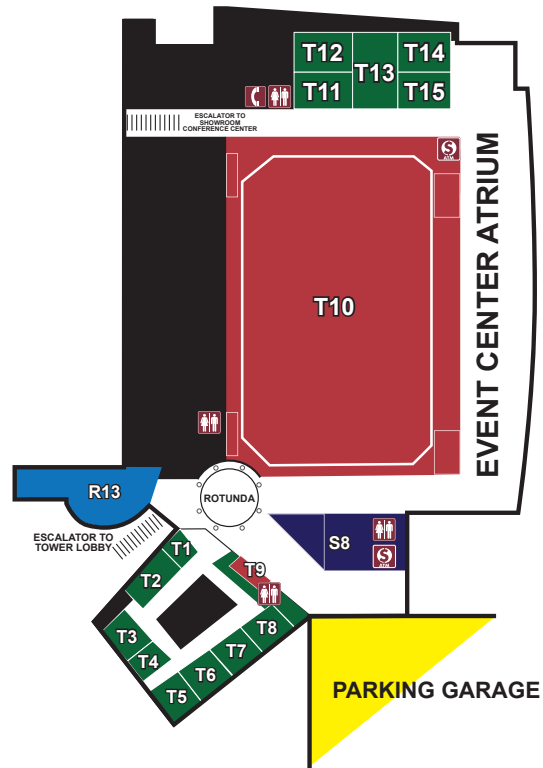

EVENT CENTER SECOND FLOOR

CONVENTION CENTER TOWER MEETING ROOMS

- T1 BUSINESS CENTER
- T2 MEADOW
- T3 BIRCH
- T4 HAWTHORN
- T5 CEDAR
- T6 WILLOW
- T7 OAK
- T8 BRIAR

ENTERTAINMENT

- T9 EVENT CENTER BOX OFFICE
- T10 EVENT CENTER

CYPRESS CONFERENCE AREA

- T11 CYPRESS A
- T12 CYPRESS B
- T13 CYPRESS C
- T14 CYPRESS D
- T15 CYPRESS E

SHENENDOAH CLUBHOUSE CLUBHOUSE AREA

- S2 THE GRILL AT SHENENDOAH
- S3 PRO SHOP

CLUBHOUSE CONFERENCE AREA

- S4 APPALACHIAN
- S5 ADIRONDACK
- S6 CATSKILL