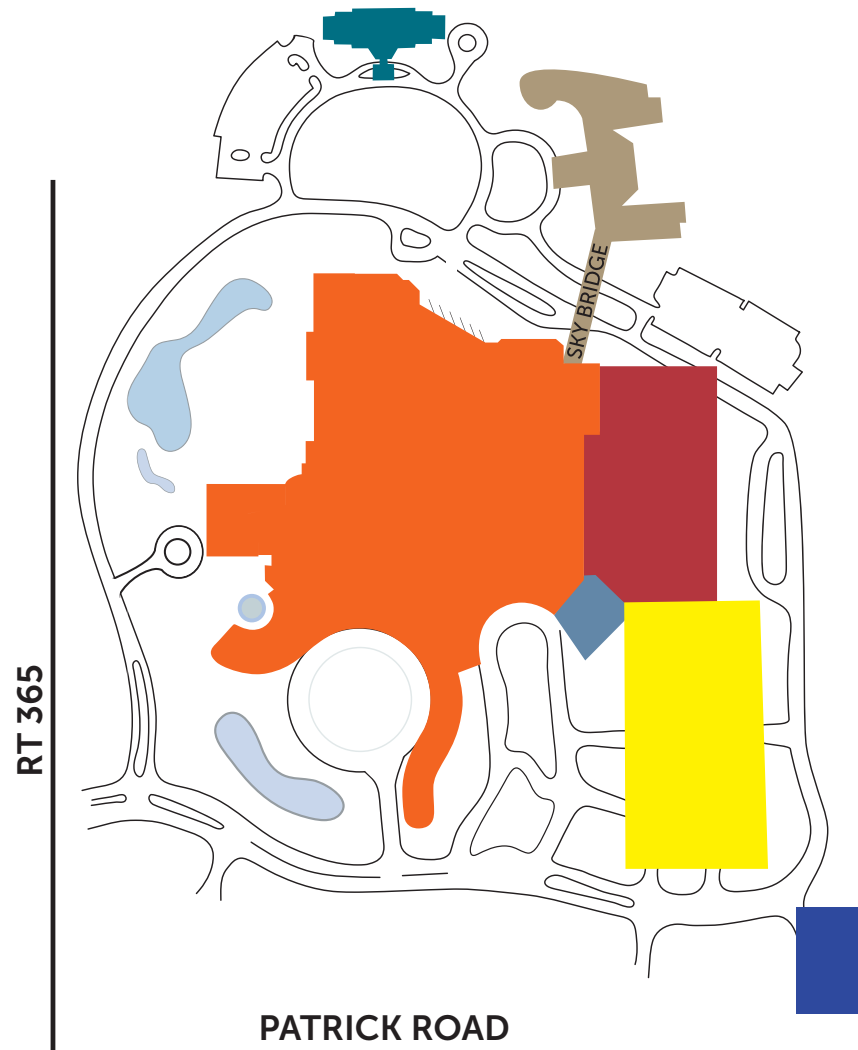

CYPRESS CONFERENCE AREA

- T11 CYPRESS A
- T12 CYPRESS B
- T13 CYPRESS C
- T14 CYPRESS D
- T15 CYPRESS E

FIRST FLOOR

SECOND FLOOR

SHENENDOAH CLUBHOUSE CLUBHOUSE AREA

- S2 THE GRILL AT SHENENDOAH
- S3 PRO SHOP

CLUBHOUSE CONFERENCE AREA

- S4 APPALACHIAN
- S5 ADIRONDACK
- S6 CATSKILL

ROAD MAP

- Tower
- Casino
- Event Center
- Parking Garage
- Shenendoah Club House
- Lodge and SkΛ:ηΛ: Spa
- Sportsplex

Turning Stone
RESORT | CASINO