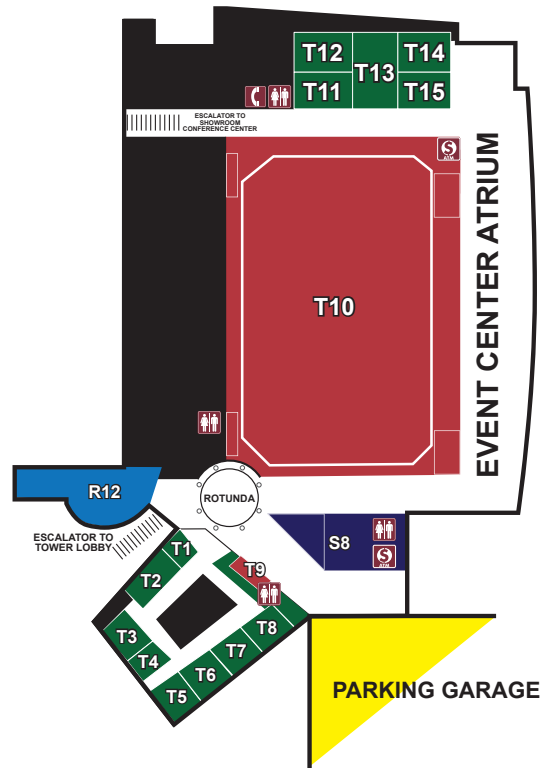

- R10 OPALS II
- R11 SEASON'S HARVEST BUFFET
- R12 THE UPSTATE TAVERN
- R13 TS STEAKHOUSE (21ST FLOOR OF THE TOWER)
- R14 DELTA CAFE
- R15 BAR BLU
- R16 WILDFLOWERS
- R17 THE LODGE BAR
- NEW R18 THE LOUNGE WITH CAESARS SPORTS

RETAIL

- S1 SMOKIN'
- S2 WINDFALL
- S3 ONEIDA SKY
- S4 POLLY COOPER
- S5 JUNIPER
- S6 REVEL SUPPLY
- S7 WILLOW & JAYE
- S8 THE KIOSK
- S9 SMOKIN' II
- S10 THE GENERAL STORE

SPA

- L1 Áhsi' DAY SPA & SALON
- L2 Sk:ná: SPA

■ ■ SECOND FLOOR

EVENT CENTER SECOND FLOOR

CONVENTION CENTER TOWER MEETING ROOMS

- T1 BUSINESS CENTER
- T2 MEADOW
- T3 BIRCH
- T4 HAWTHORN
- T5 CEDAR
- T6 WILLOW
- T7 OAK
- T8 BRIAR

ENTERTAINMENT

- T9 EVENT CENTER BOX OFFICE
- T10 EVENT CENTER

CYPRESS CONFERENCE AREA

- T11 CYPRESS A
- T12 CYPRESS B
- T13 CYPRESS C
- T14 CYPRESS D
- T15 CYPRESS E

FIRST FLOOR

SECOND FLOOR

SHENENDOAH CLUBHOUSE CLUBHOUSE AREA

- S2 THE GRILL AT SHENENDOAH
- S3 PRO SHOP