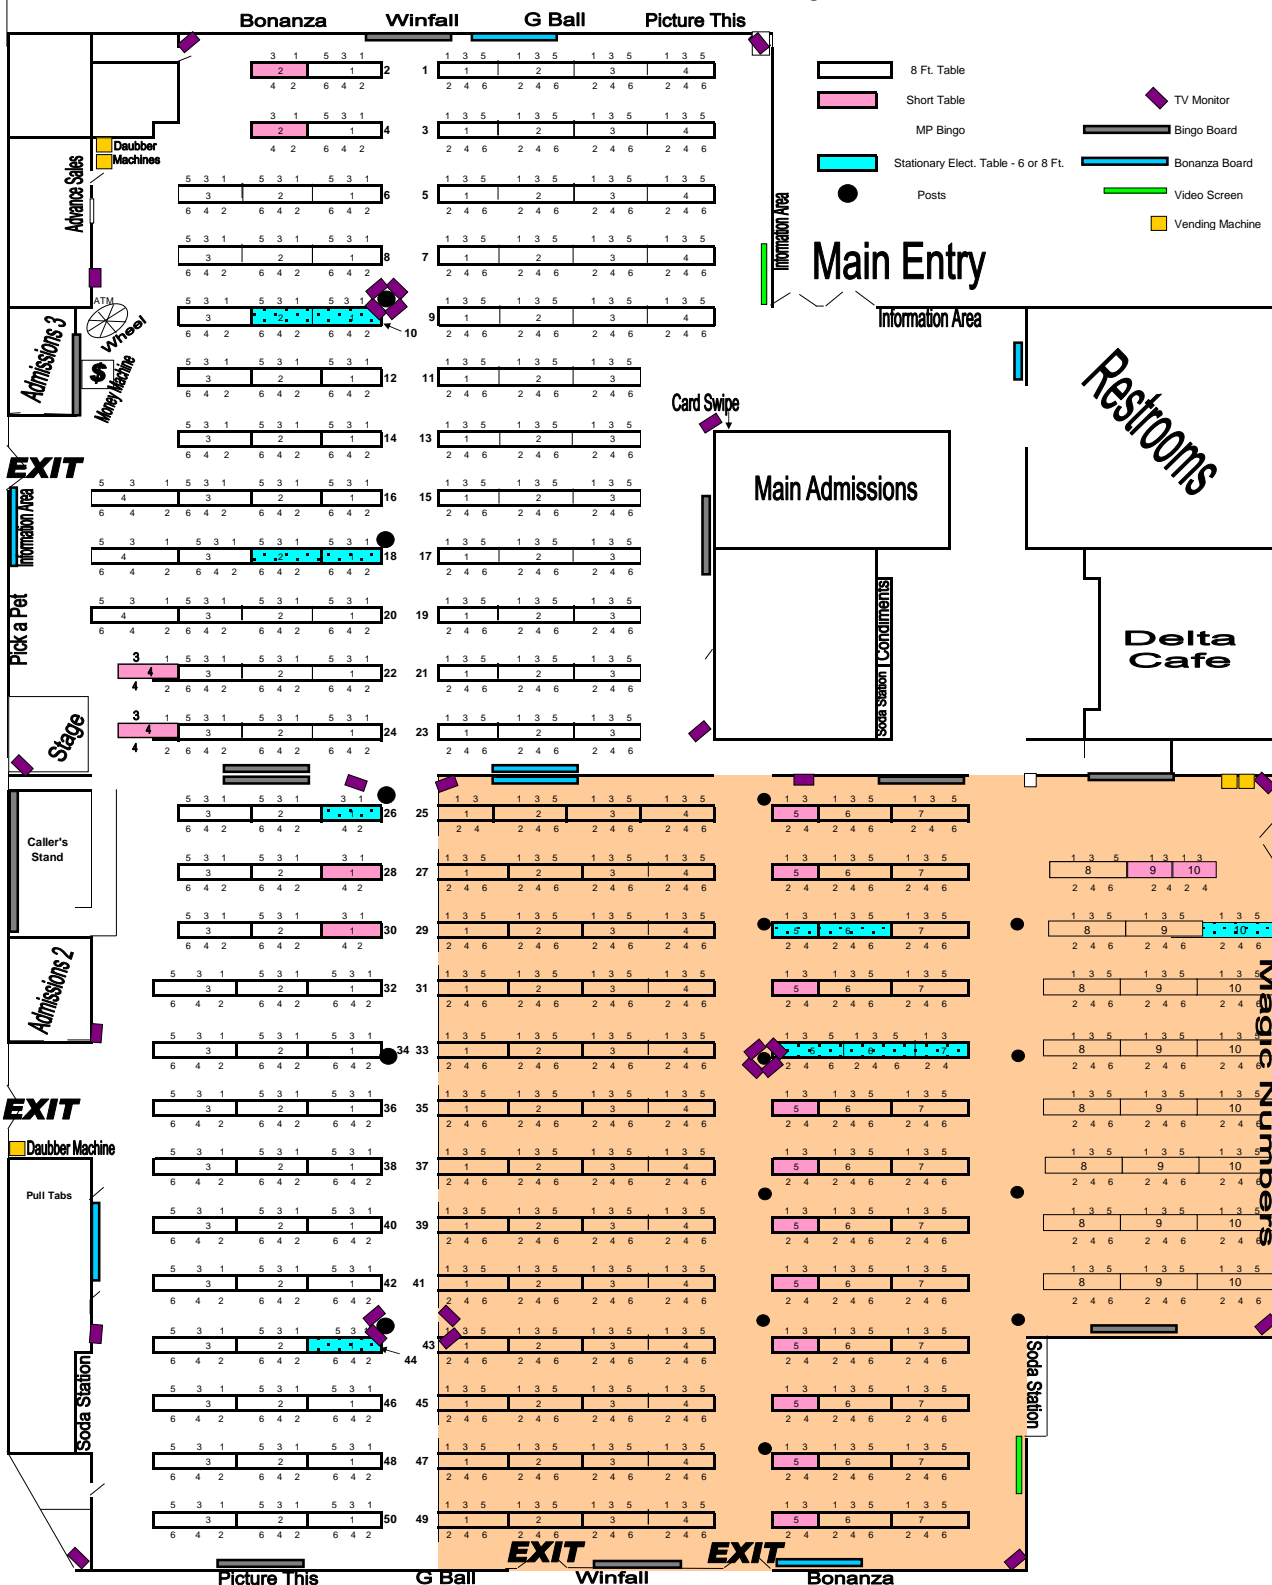

Oneida Indian Bingo

Advance Sales Diagram

Oneida Indian Bingo

658 - Smoking 48%
 700 - Non Smoking 52%
 1,358 Total